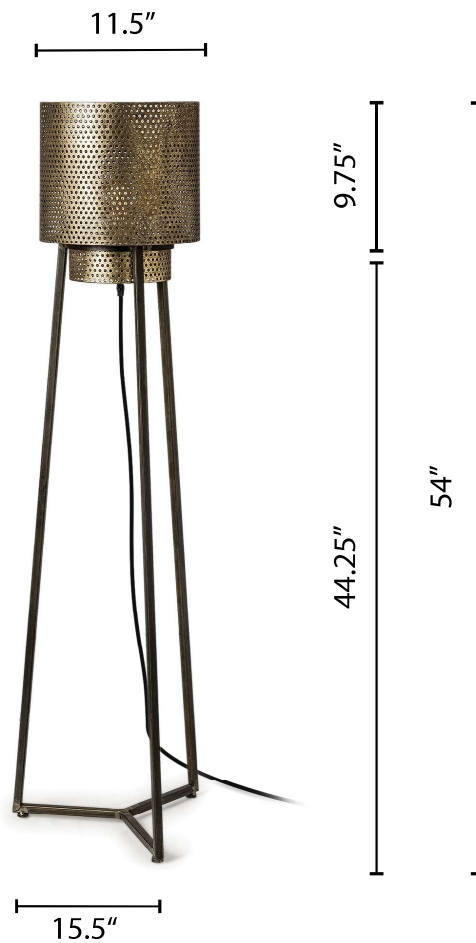

MERCANA

ART | FURNITURE | LIGHTING | DECOR

67954 Chaudron II

Shade: 11.5" x 11.5" x 9.75"

Wattage: 60 Watt

Socket type: A E26

Number of sockets: 1

Cord Length : 140"

Rev. 05/2019

Length: 15.5"

Width: 15.5"

Height: 54"