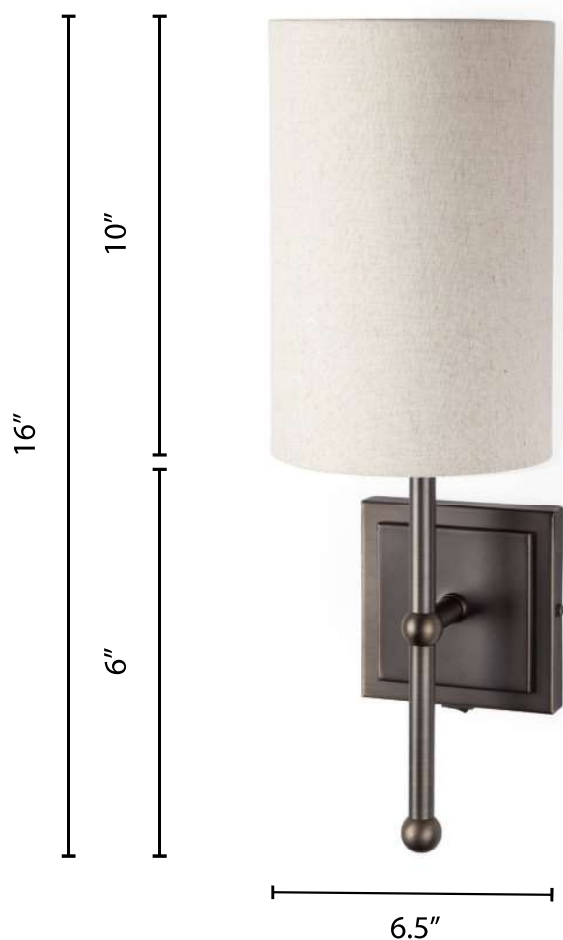

MERCANA

ART | FURNITURE | LIGHTING | DECOR

Shade size: 6.5" x 10"
Canopy size: 5" x 5" x 1"
Wattage: 40 WATTS
Socket type: E12
Number of sockets: 1

Electrical wiring: Hardwire
Switch location: canopy

Rev. 05/2019

67942 Bourgeois II

Length: 9"
Width: 6"
Height: 16"