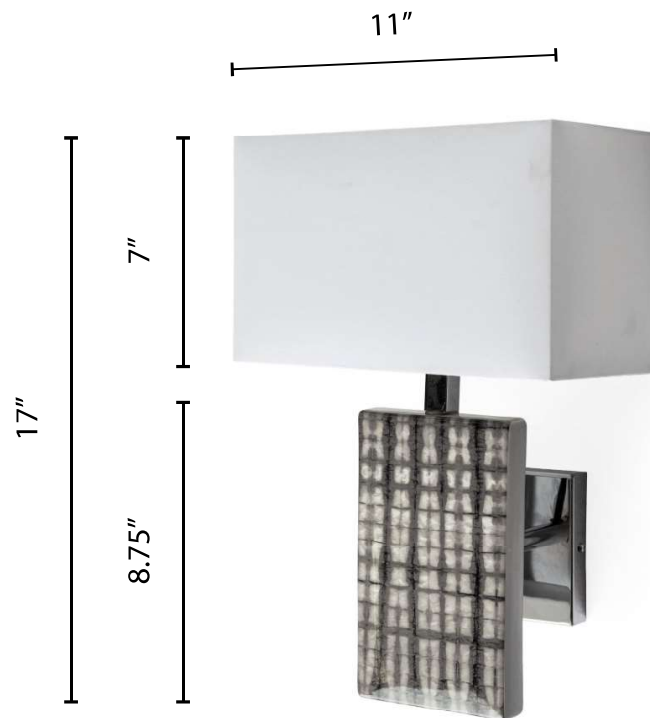

MERCANA

ART | FURNITURE | LIGHTING | DECOR

Canopy size: 4.5" x 4.5" x 1"

Wattage: 40 WATTS

Socket type: E26

Number of sockets: 1

Electrical wiring: Hardwire

Switch location: NO

Rev. 05/2019

67940 Arcadia II

Length: 11"

Width: 8.5"

Height: 17"