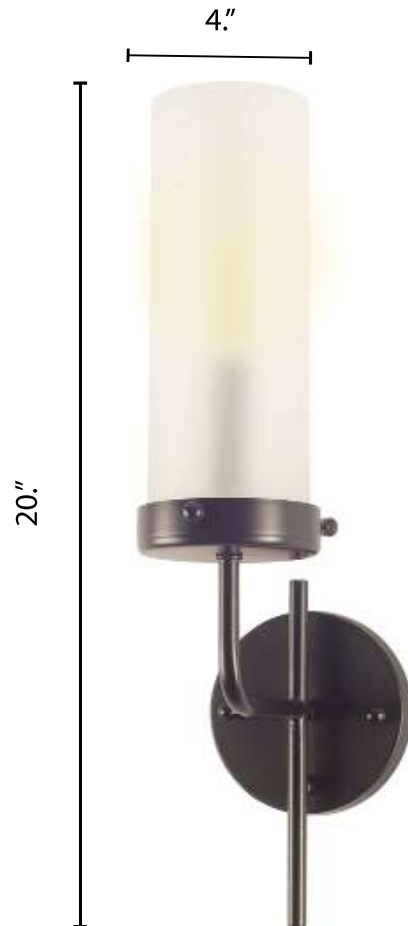

MERCANA

ART | FURNITURE | LIGHTING | DECOR

Canopy: 4.75" x 4.75" x 1.25"

Wattage: 60 WATTS

Socket type: E12

Number of sockets: 1

Electrical wiring: HARDWIRE

Switch location: NO

Rev. 05/2019

67135 Bougeoir I

Length: 8"

Width: 4"

Height: 20"