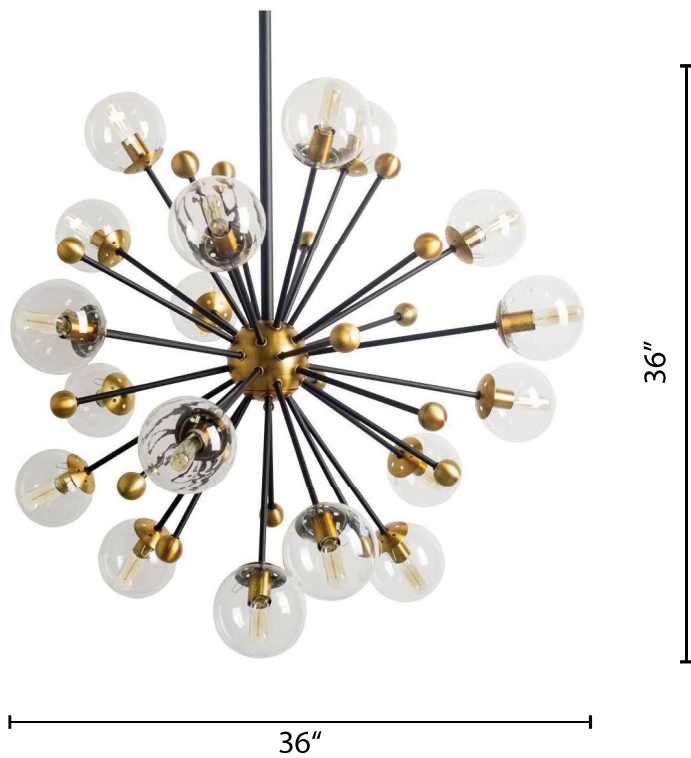

MERCANA

ART | FURNITURE | LIGHTING | DECOR

65404-AB

Larue

Length: 36"

Width: 36"

Height: 36"

Canopy: X"

Chain length: 60" (20"/20"/10"/10")

Chain Adjustable: Y

Wattage: 25 WATTS

Socket type: B E12

Number of sockets: 18

Rev. 05/2019