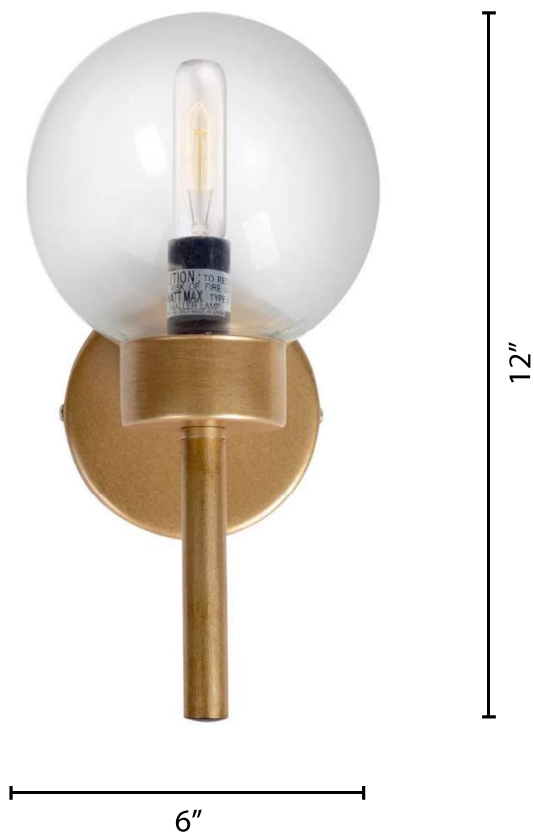

# MERCANA

ART | FURNITURE | LIGHTING | DECOR

Wattage: 40 WATTS  
Socket type: E12  
Number of sockets: 1

Electrical wiring: hardwire  
Switch location: NO

Rev. 05/2019

65359  
Boltern I

Length: 6"  
Width: 6"  
Height: 12"