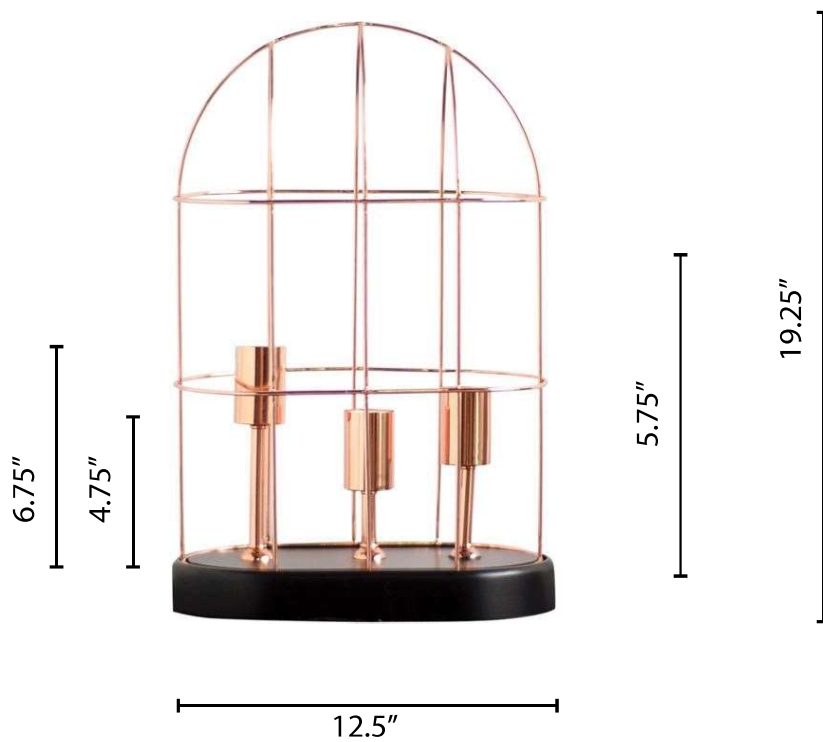

MERCANA

ART | FURNITURE | LIGHTING | DECOR

65289
Sutton

Wattage: 40 Watt
Socket type: A E26
Number of sockets: 3
Cord Length : 62"

Length: 12.5"
Width: 7"
Height: 19.25"

Rev. 05/2019