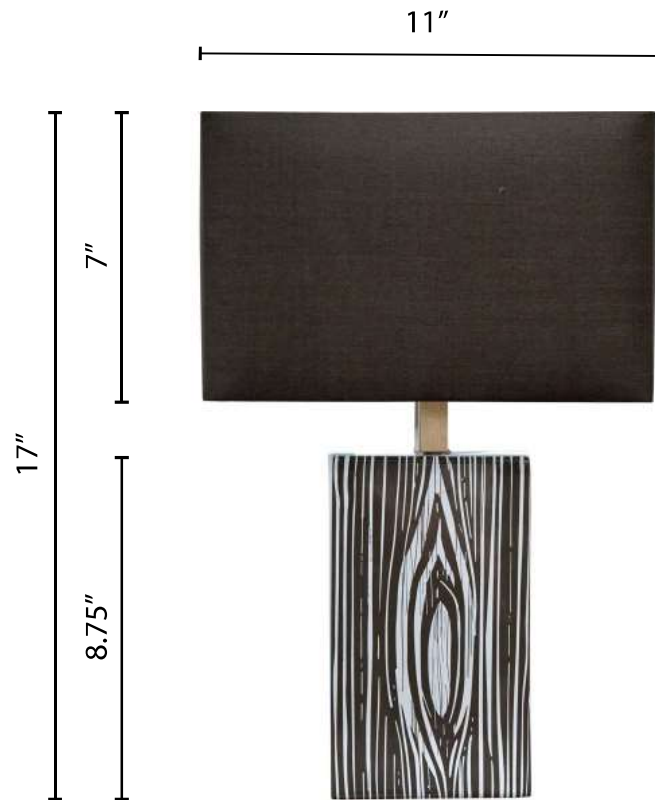

# MERCANA

ART | FURNITURE | LIGHTING | DECOR

Canopy size: 4.5" x 4.5" x 1"

Wattage: 40 WATTS

Socket type: E26

Number of sockets: 1

Electrical wiring: Hardwire

Switch location: NO

## 65241 Maravilla III

Length: 11"

Width: 8.5"

Height: 17"