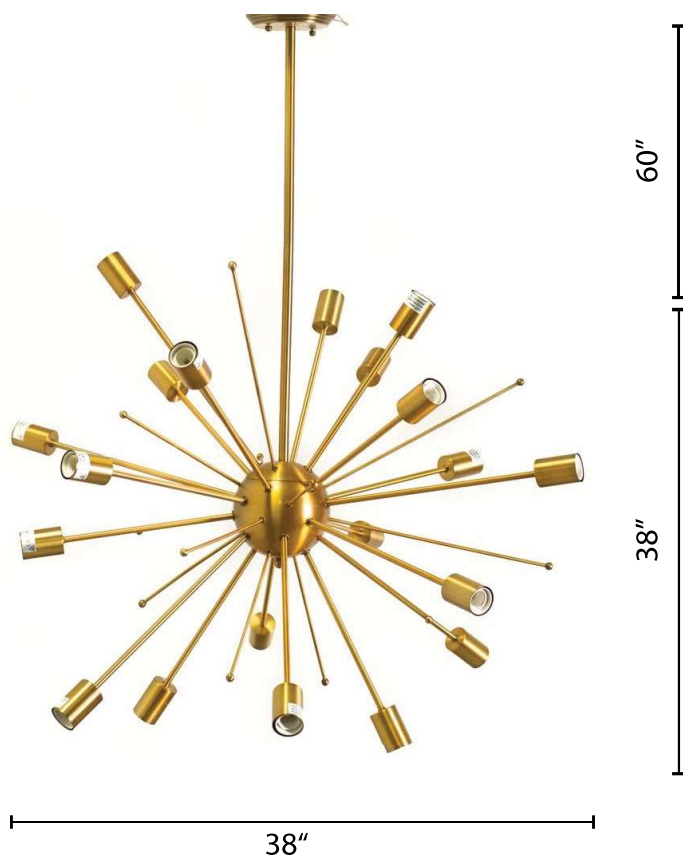

MERCANA

ART | FURNITURE | LIGHTING | DECOR

65190 Edison II

Canopy: 5.5" x 5.5" x 0.75"
Chain/ rod length: 60" (20"/20"/10"/10")
Chain/ rod adjustable: Y

Length: 38"
Width: 38"
Height: 38"

Wattage: 40 WATTS
Socket type: A E26
Number of sockets: 20