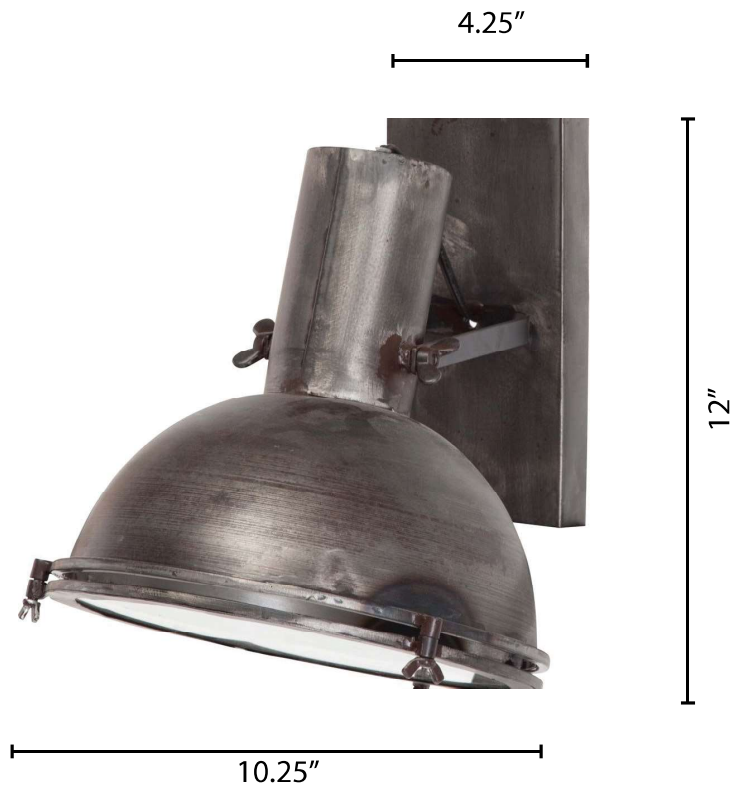

# MERCANA

ART | FURNITURE | LIGHTING | DECOR

65123

Taza

Wattage: 60 WATTS  
Socket type: E26  
Number of sockets: 1

Electrical wiring: Hardwire or cord with plug  
Switch location: Switch or plug

Rev. 05/2019

Length: 10.25"  
Width: 12"  
Height: 12"